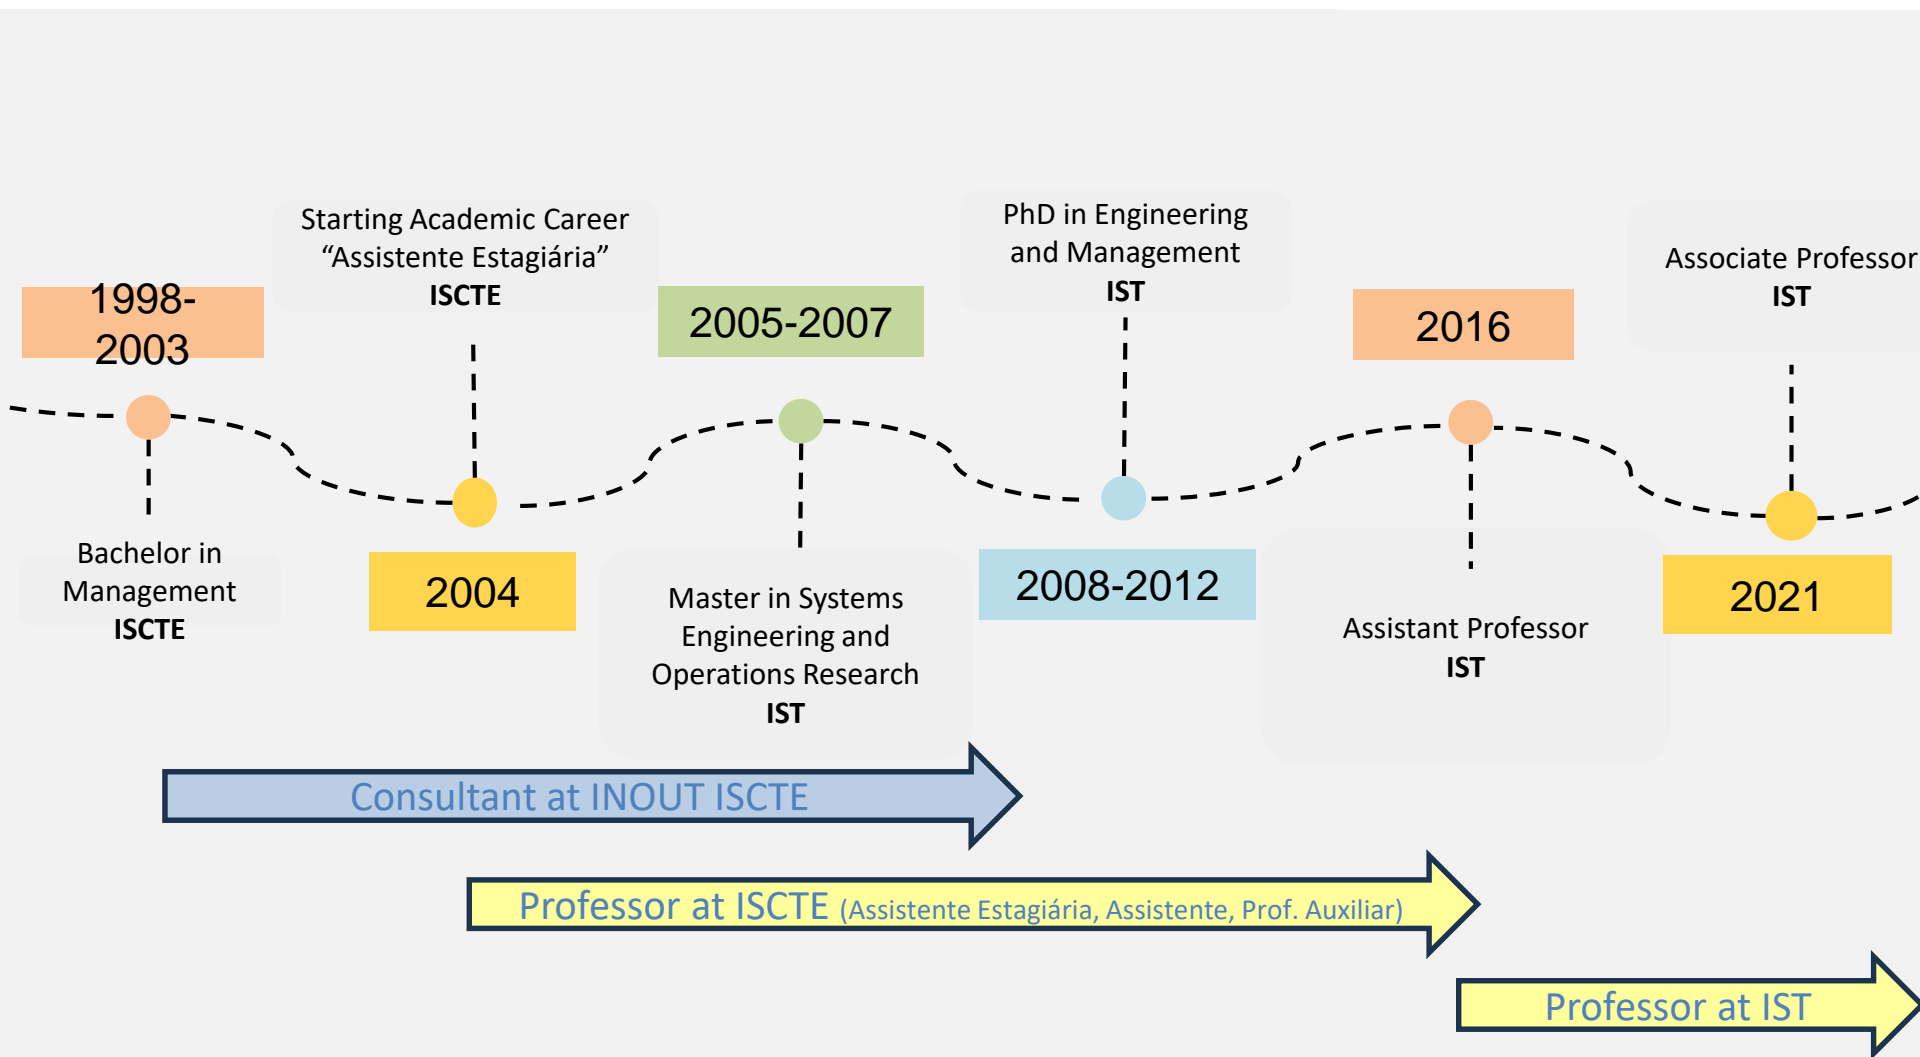

TÉCNICO
LISBOA

O impacto da licença sabática no estrangeiro

Tânia Ramos

Professora Associada

Departamento de Engenharia e Gestão (DEG)
Instituto Superior Técnico, Universidade de Lisboa

tania.p.ramos@tecnico.ulisboa.pt

My professional path...

2nd Edition – Shaping the Future

- September 2016

General information about IST (procedures, offices, etc.)

Mentoring program

Sabbatical leave

Observation of Classes

StartUp Funds

Sabbatical Leave

Direct Impact:

- Research Topic: A New Distribution Paradigm: Delivery of Medicines by Drone
 - **Conference Presentation**: Ramos, T., Conceição A., Vigo, D. (2019). A New Distribution Paradigm: Delivery of Medicines by Drone. 7th Annual Conference of the EURO Working Group on Vehicle Routing and Logistics Optimization (Verolog), June 2019, Seville, Spain.
 - **Paper Published**: Ramos and Vigo (2023). A New Hybrid Distribution Paradigm: Integrating Drones in Medicines Delivery. Expert Systems with Applications, 234, 120992.
- Research Topic: Smart Waste Collection
 - Short Stay of a PhD Student at University of Bologna
 - Funding opportunity – CARIPLO Call, led by Francesca Maggioni from University of Bergamo
 - Host a PhD student from University of Bergamo
 - 2 Papers submitted
 - Consultant at a FCT Research Project (WSmart Route+)